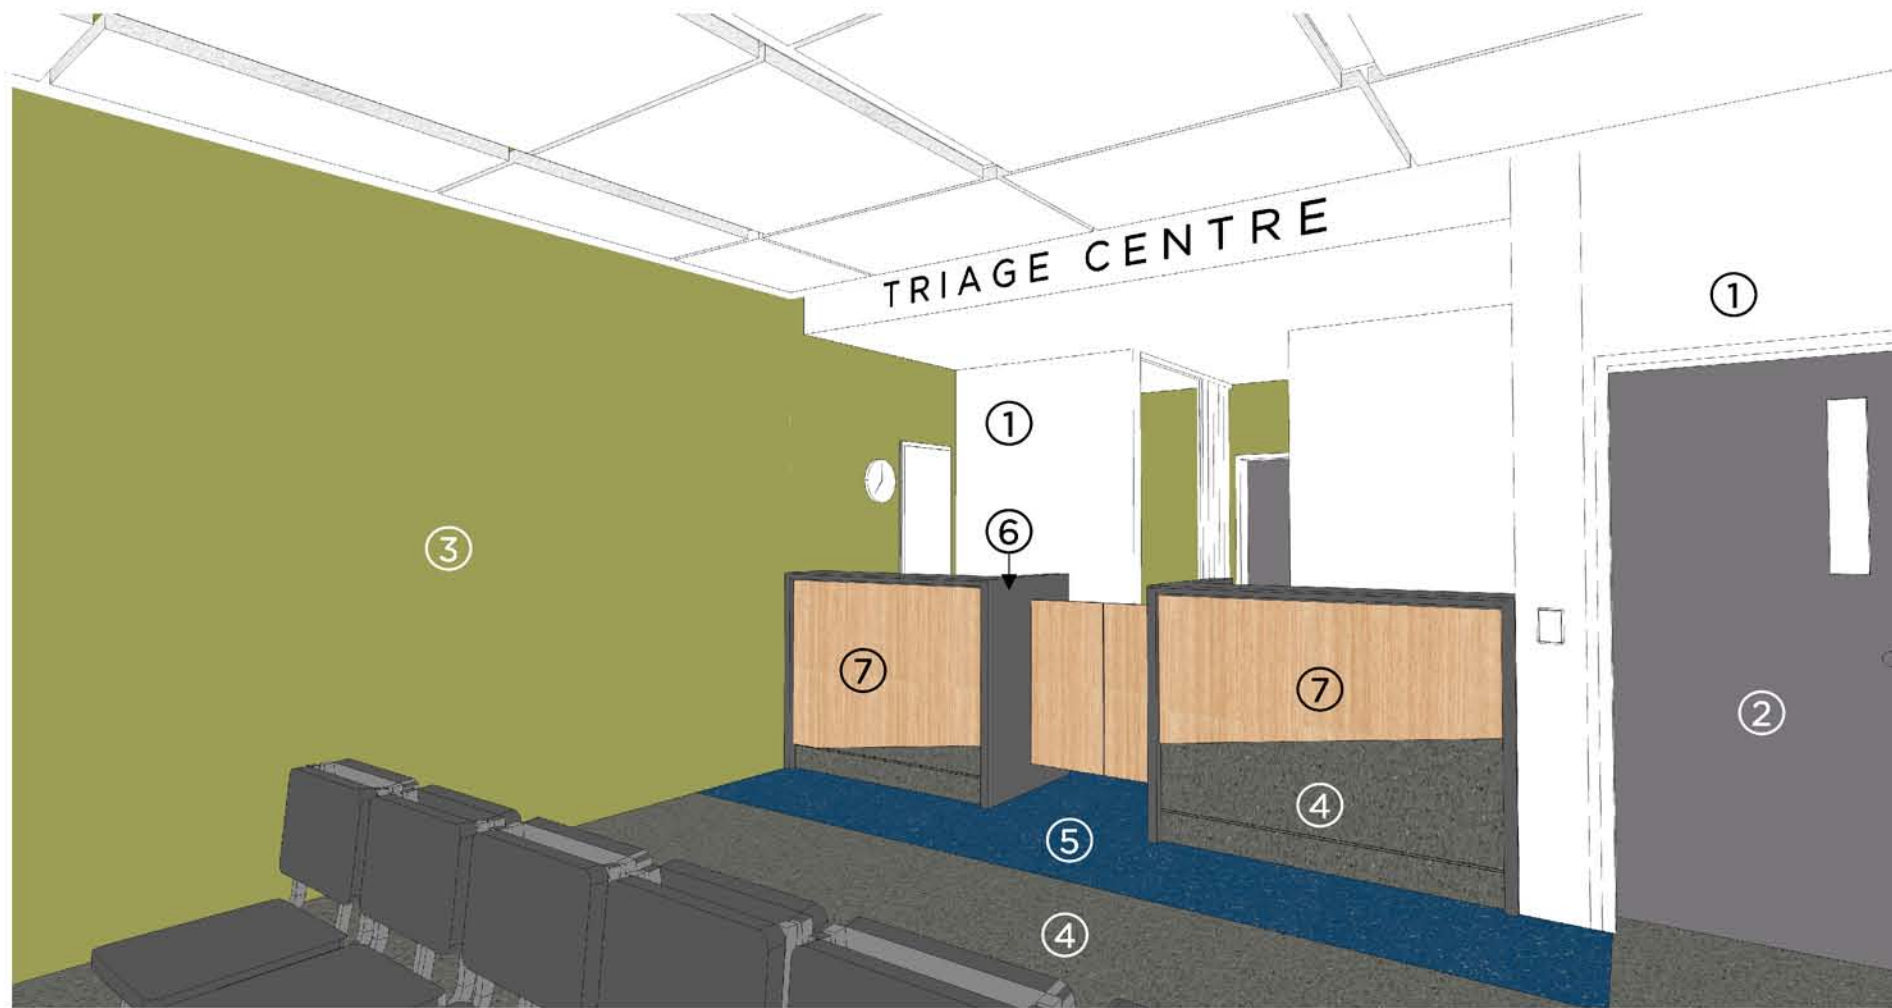

1 - RESENE -
EIGHTH TRUFFLE

2 - RESENE -
TRIPLE TRUFFLE

3 - RESENE - SUSHI

4 - TARKETT IQ EMINENT
21030 128

5 - TARKETT IQ EMINENT
21030 145

6 - LAMINEX
MOOSE
SQUAREFORM

7 - LAMINEX
SUBLIME TEAK