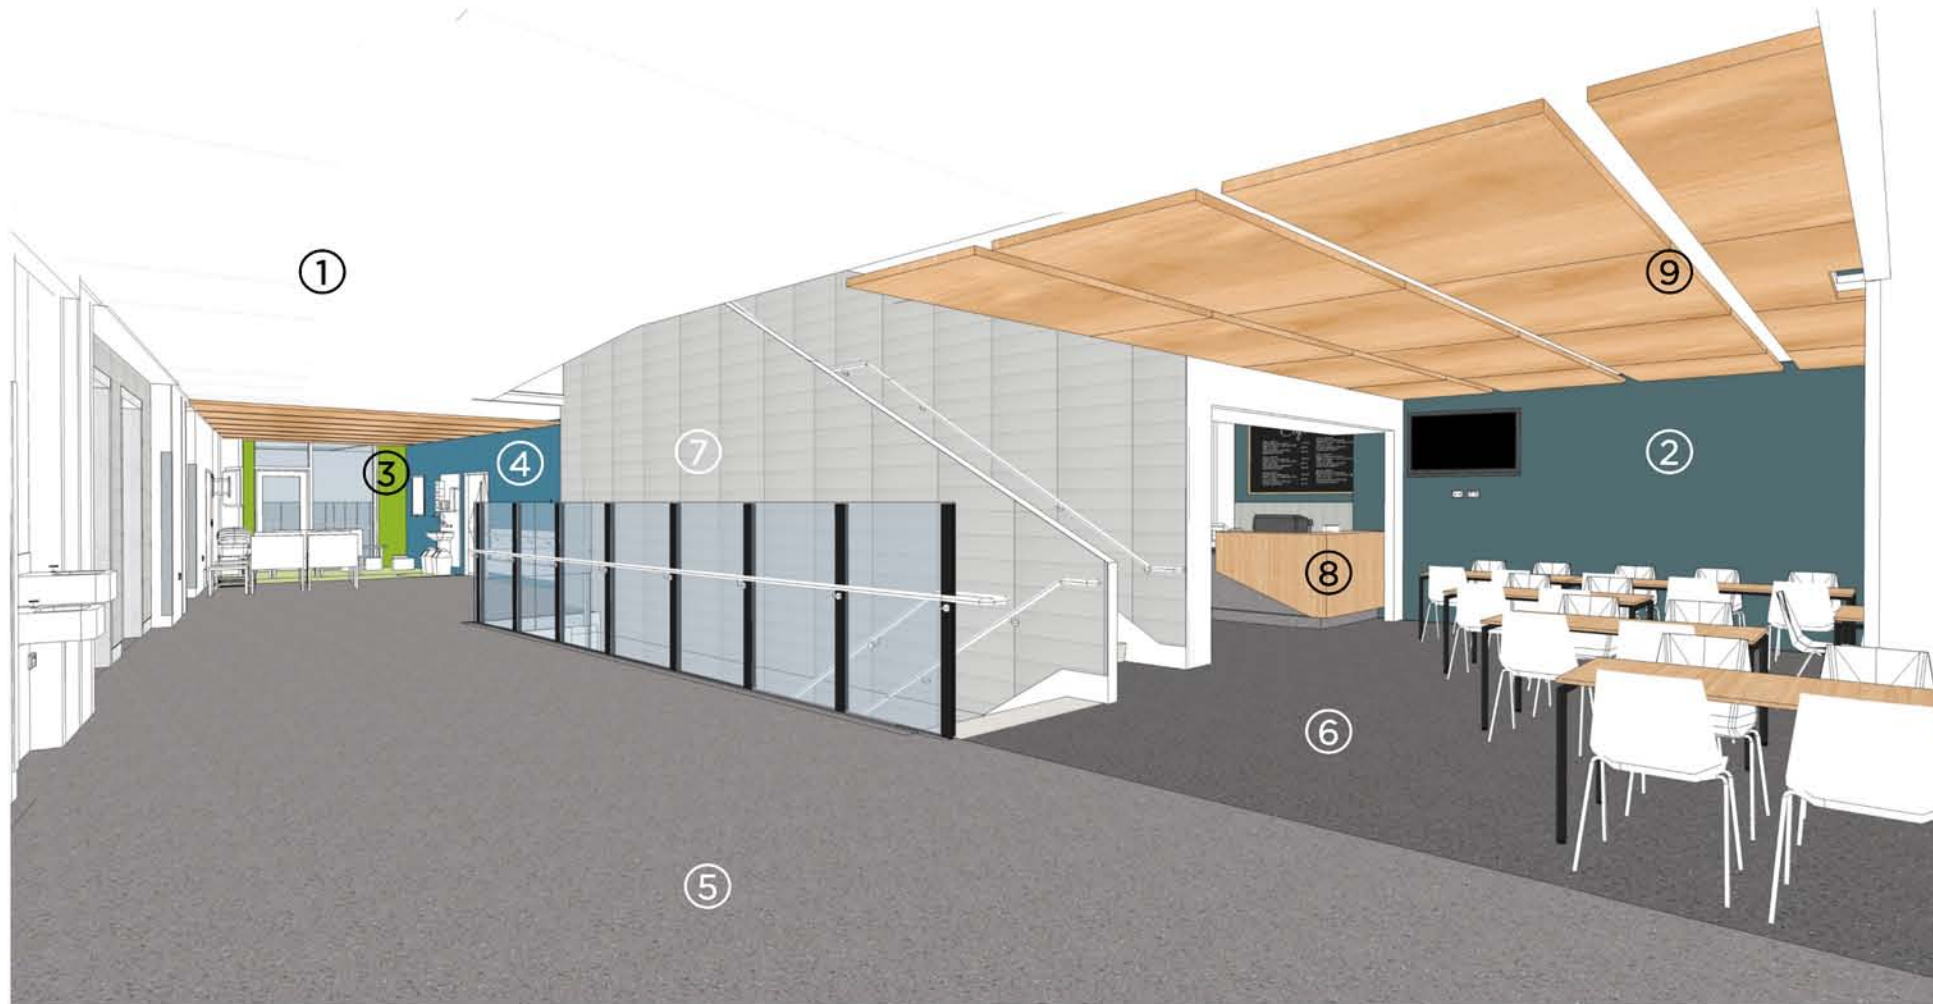

5 - TARKETT IQ EMINENT
21030 145

6 - LAMINEX
MOOSE
SQUAREFORM

7 - LAMINEX
SUBLIME TEAK

4 - RESENE -
SHAKESPEARE