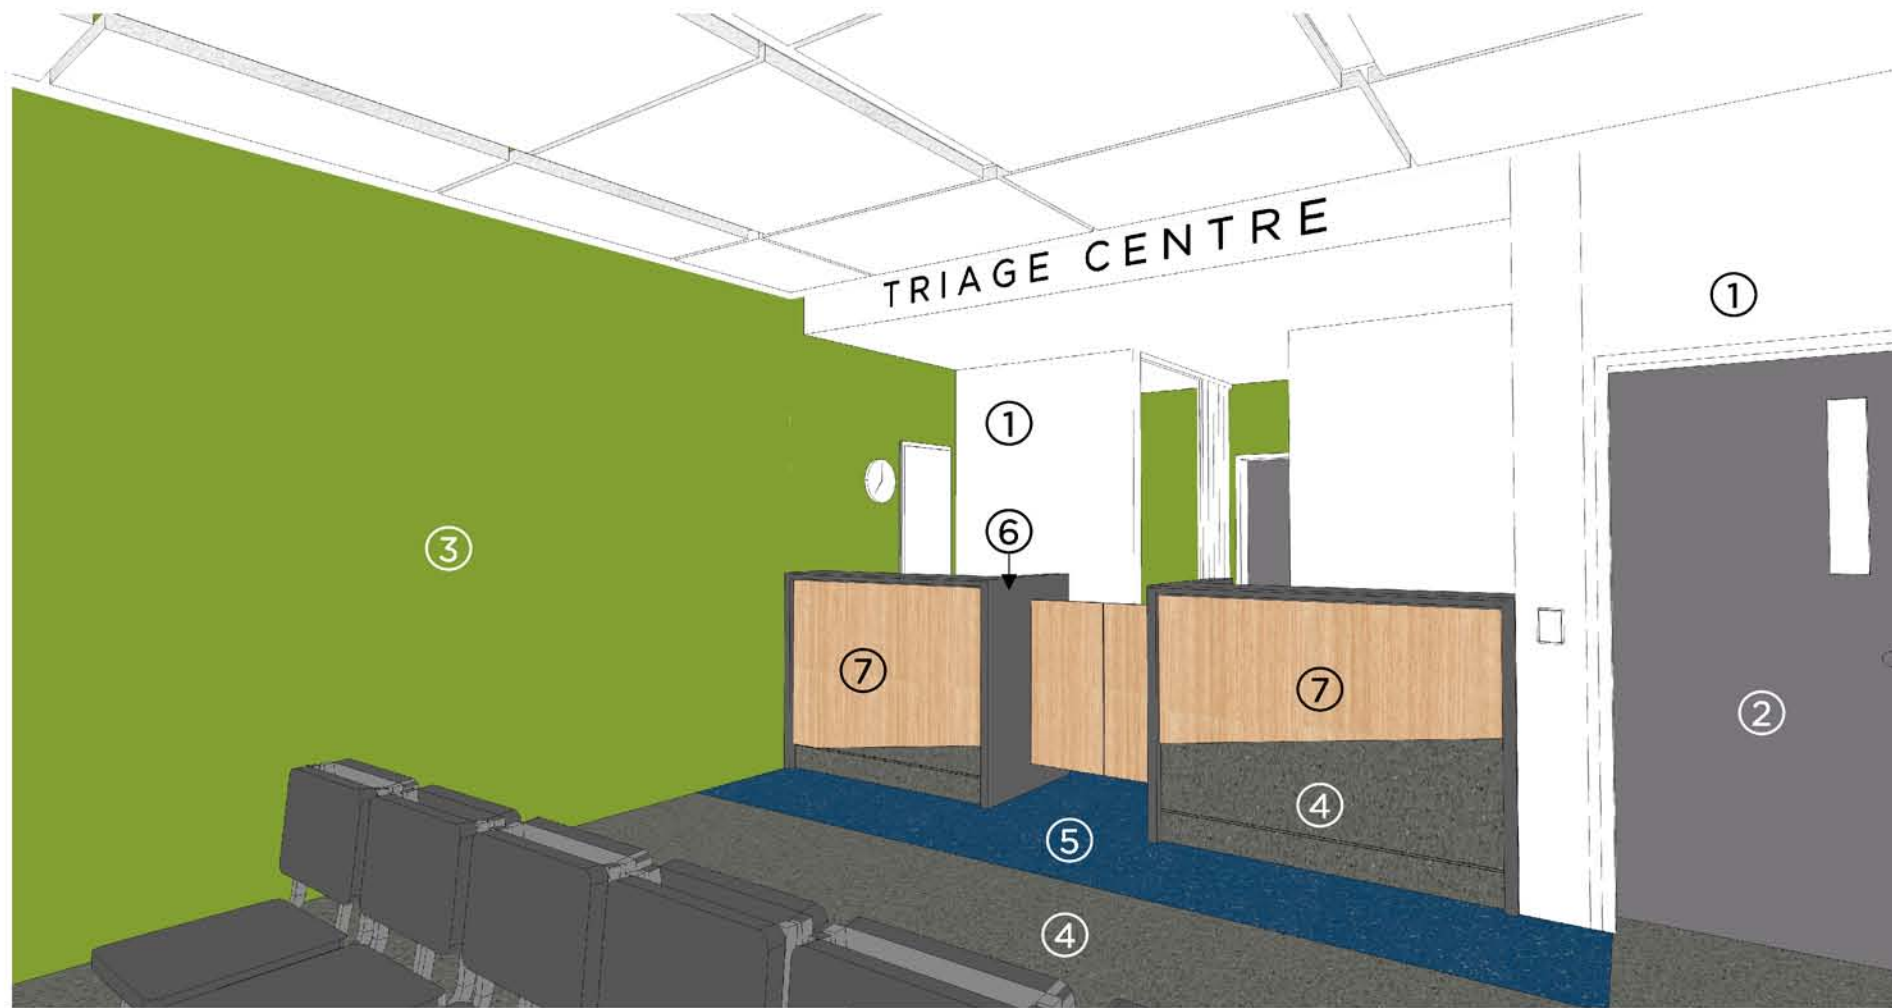

CCM ARCHITECTS⁺

JACOBS[®]

GREY BASE HOSPITAL
Public Spaces - Entry
16th December 2016

1 - RESENE -
EIGHTH TRUFFLE

2 - RESENE -
TRIPLE TRUFFLE

3 - RESENE - SUSHI

4 - TARKETT IQ EMINENT
21030 128

5 - TARKETT IQ EMINENT
21030 145

5 - TARKETT IQ EMINENT
21030 145

6 - LAMINEX
MOOSE
SQUAREFORM

7 - LAMINEX
SUBLIME TEAK

CCM ARCHITECTS

JACOBS

GREY BASE HOSPITAL
Nurse Bay - Concept 2
24th January 2017

1 - RESENE -
EIGHTH TRUFFLE

2 - RESENE -
TRIPLE TRUFFLE