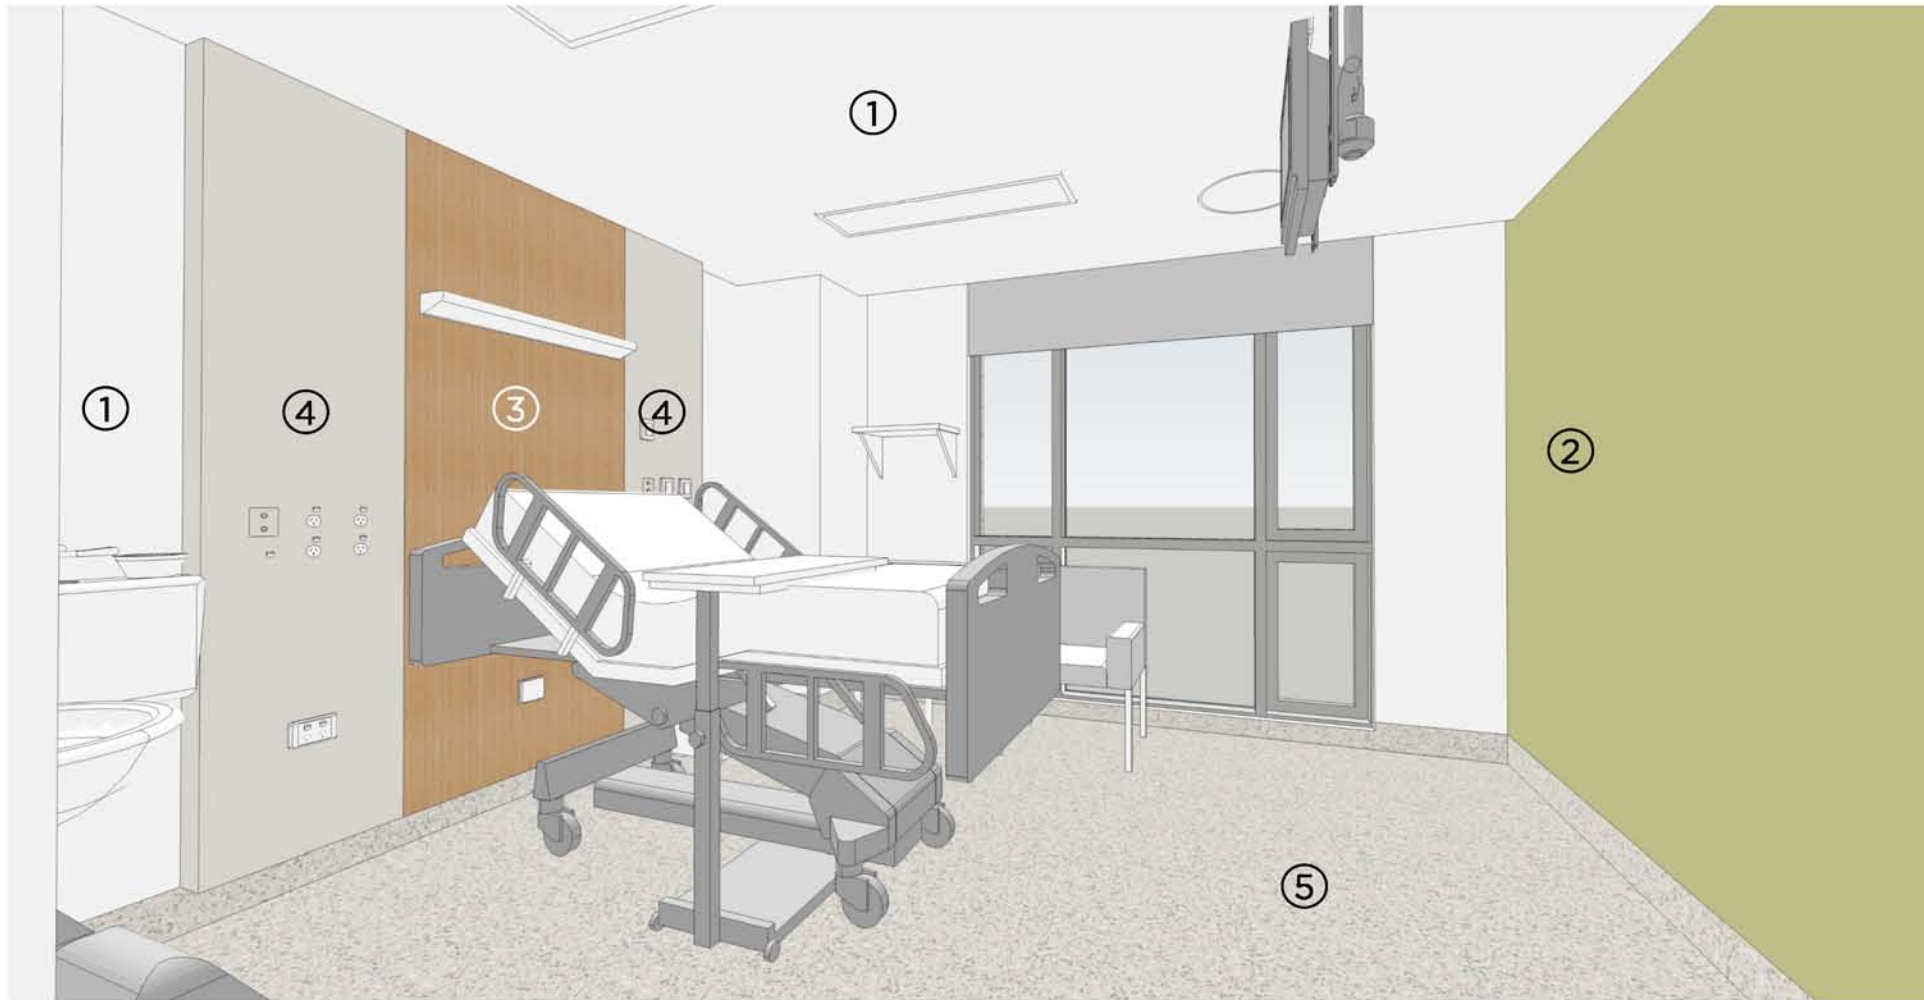

1 - RESENE -
EIGHTH TRUFFLE

2 - RESENE CONCH

3- LAMINEX
SUBLIME TEAK

4 - LAMINEX
PEARL GREY
NATURAL
FINISH

VN1_a
5 - TARKETT IQ EMINENT
WHITE 21030 126

VN2
TARKETT GRANIT
SAFE.T 3052 698
(Anti Slip Vinyl)

TARKETT
PROTECTWALL
1.5mm
26500 003
(Wall Vinyl)

Room MAT-009