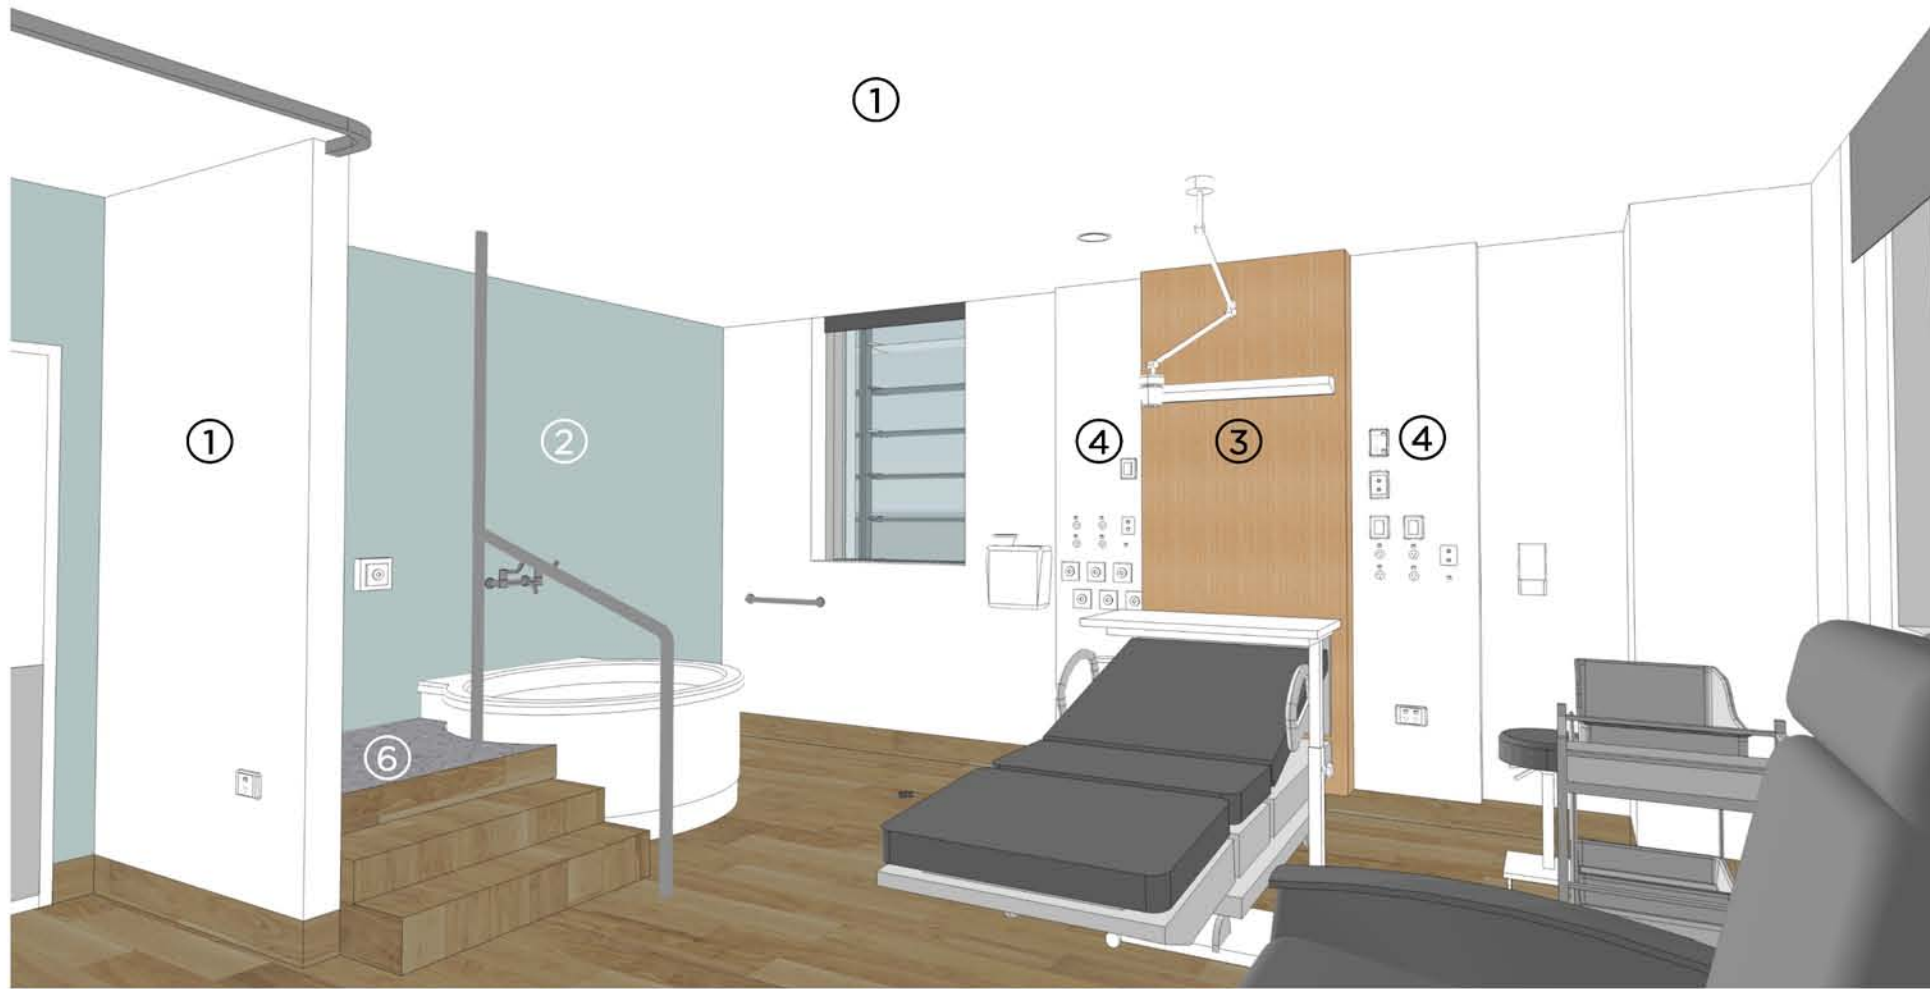

PRIVACY CURTAIN -  
DAYBREAK  
COLLECTION  
DOVERTAIL - CDB-03  
DLCOUCH FABRICS

Room MAT-030-G - Birthing Room

1 - RESENE -  
EIGHTH TRUFFLE

2 - RESENE CONCH

3- LAMINEX  
SUBLIME TEAK

4 - LAMINEX  
PEARL GREY  
NATURAL  
FINISH