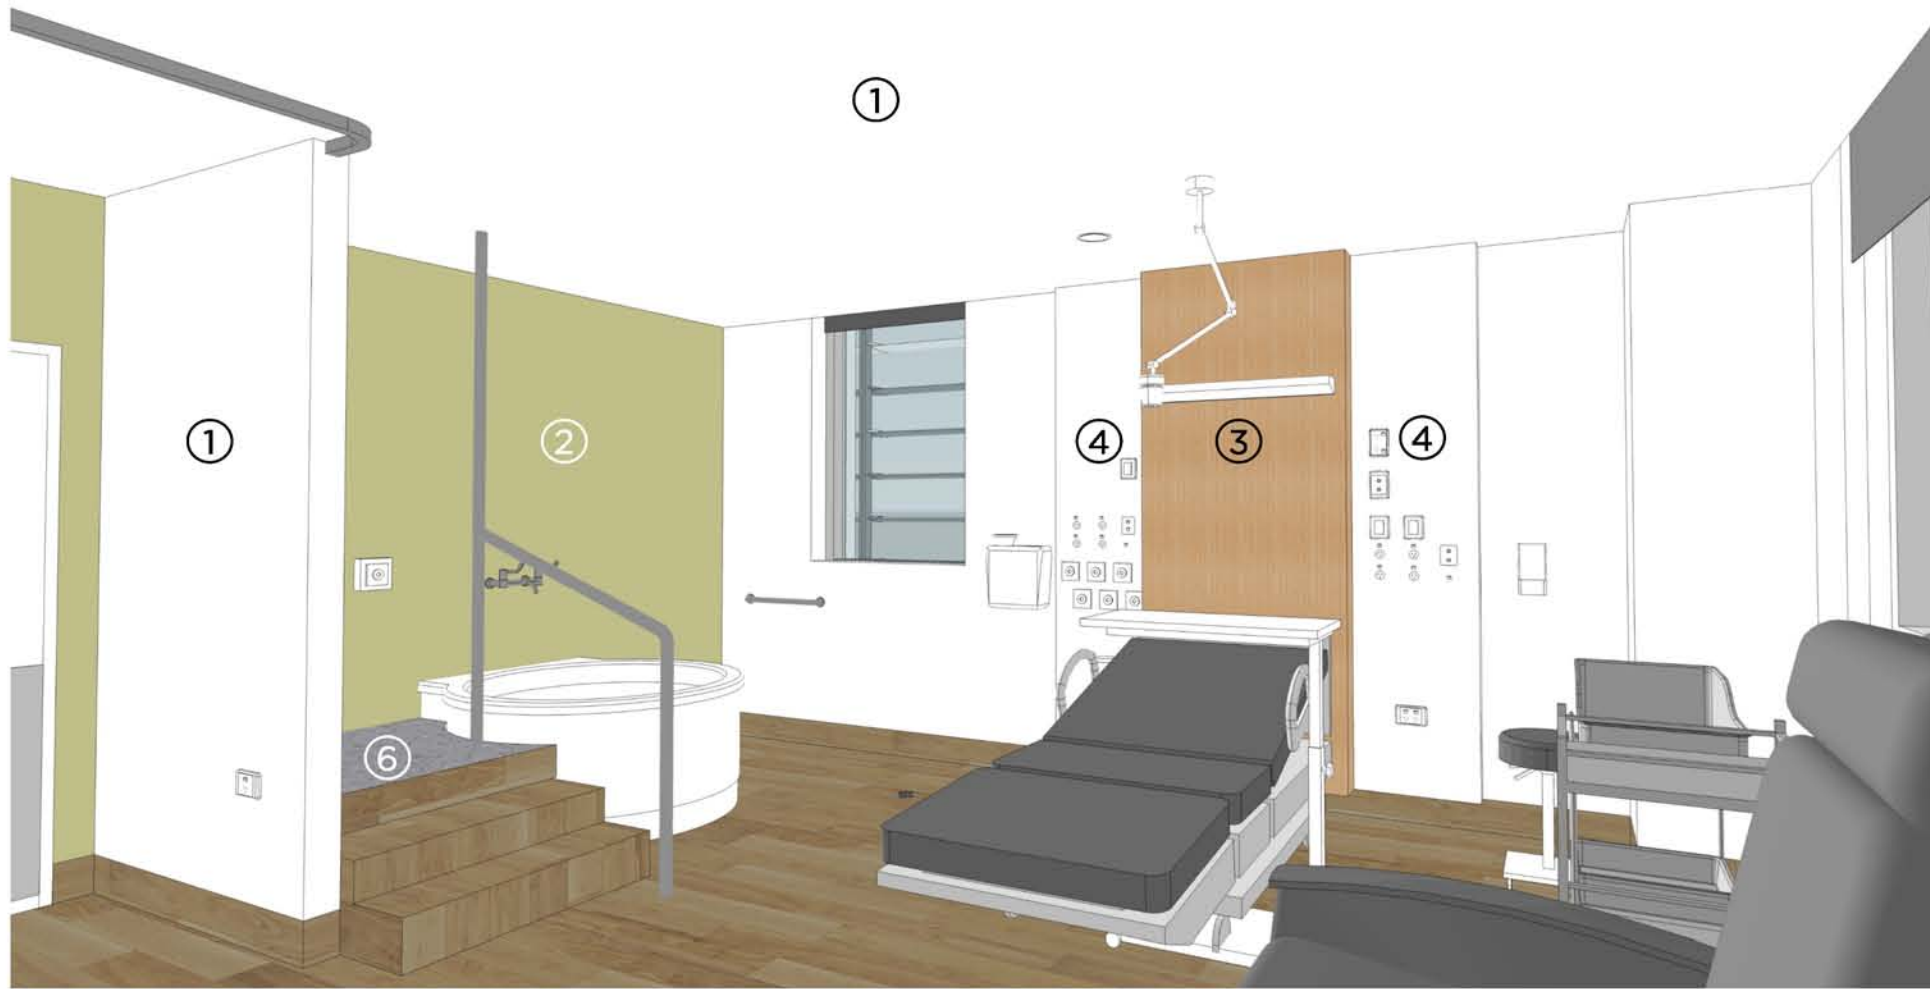

1 - RESENE -
EIGHTH TRUFFLE

2 - RESENE CONCH

3- LAMINEX
SUBLIME TEAK

4 - LAMINEX
PEARL GREY
NATURAL
FINISH

5 - TARKETT ACCZENT RUBY
3755 035

6 - TARKETT
GRANIT
SAFE.T 3052 698
(Anti Slip Vinyl)

TARKETT
PROTECTWALL
1.5mm
26500 003
(Wall Vinyl)

Room MAT-030-G - Birthing Room